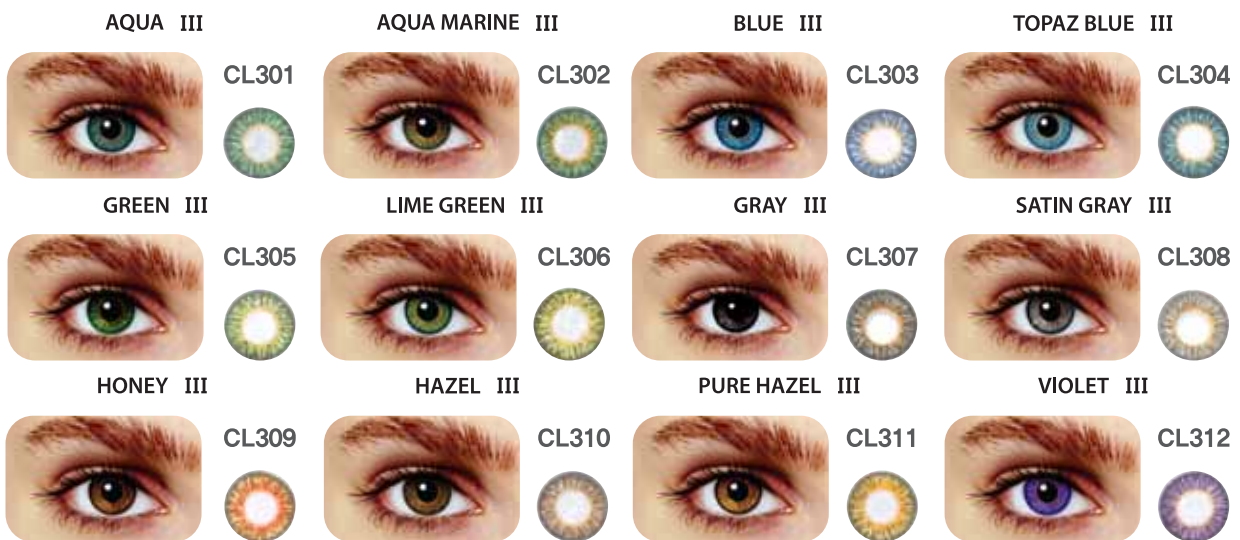

eyecon

Color Lens Edition

EXPRESS YOUR INNER COLORS

1TONE COLOR

2TONE COLOR

3TONE COLOR

Material/Water Content	BC/DIA (mm)	CT(@-3.00D,mm)	Power Range(D)	Manu. Process	Pack Size
Polymacon/38%	8.60mm/14.00mm	0.065mm	Plano	Cast Moulding	2-Pack